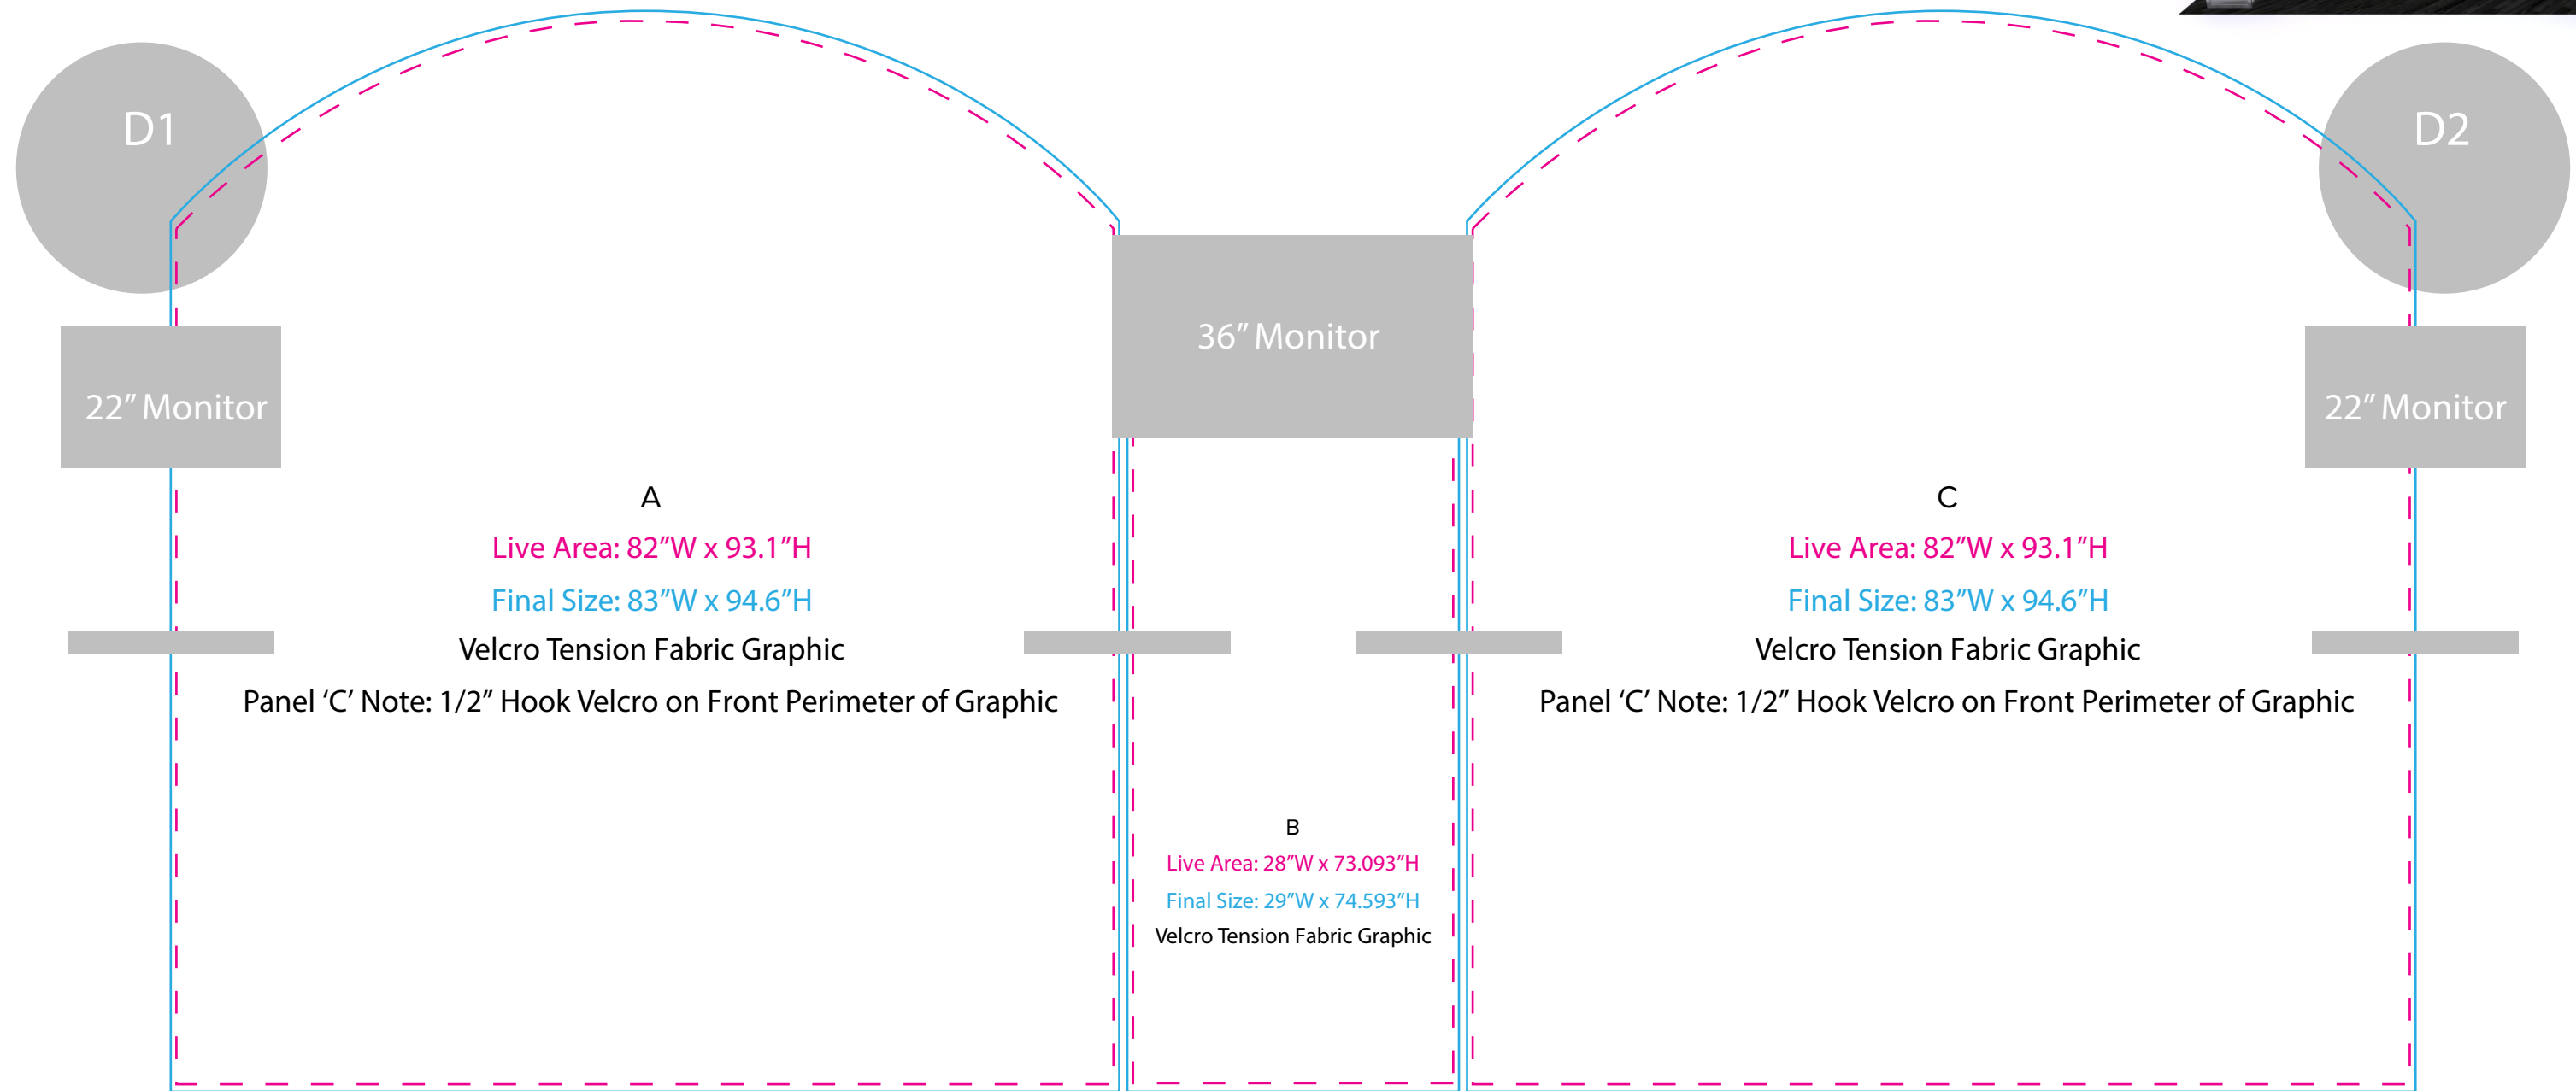

Graphic Template
10 x 10 Inline Exhibit
Velcro Tension Fabric Graphics

NOTE: All Raster Art (jpg, tiff,psd, png, etc.) must be at least 100 dpi at print size.

Standard kits are often customized. Please check with Customer Service to ensure that this template matches your specific job.

Graphic Template
10 x 10 Inline Exhibit
Sintra Graphics

Wings
Final Size: 14.65"W x 37.9"H
Sintra/Plex Graphics

NOTE: All Raster Art (jpg, tiff,psd, png, etc.) must be at least 100 dpi at print size.

Standard kits are often customized. Please check with Customer Service to ensure that this template matches your specific job.

Graphic Template
10 x 10 Inline Exhibit
Sintra Graphics

NOTE: All Raster Art (jpg, tiff,psd, png, etc.) must be at least 100 dpi at print size.

Standard kits are often customized. Please check with Customer Service to ensure that this template matches your specific job.

Graphic Template
10 x 10 Inline Exhibit
Counter Front

NOTE: All Raster Art (jpg, tiff,psd, png, etc.) must be at least 100 dpi at print size.

Standard kits are often customized. Please check with Customer Service to ensure that this template matches your specific job.