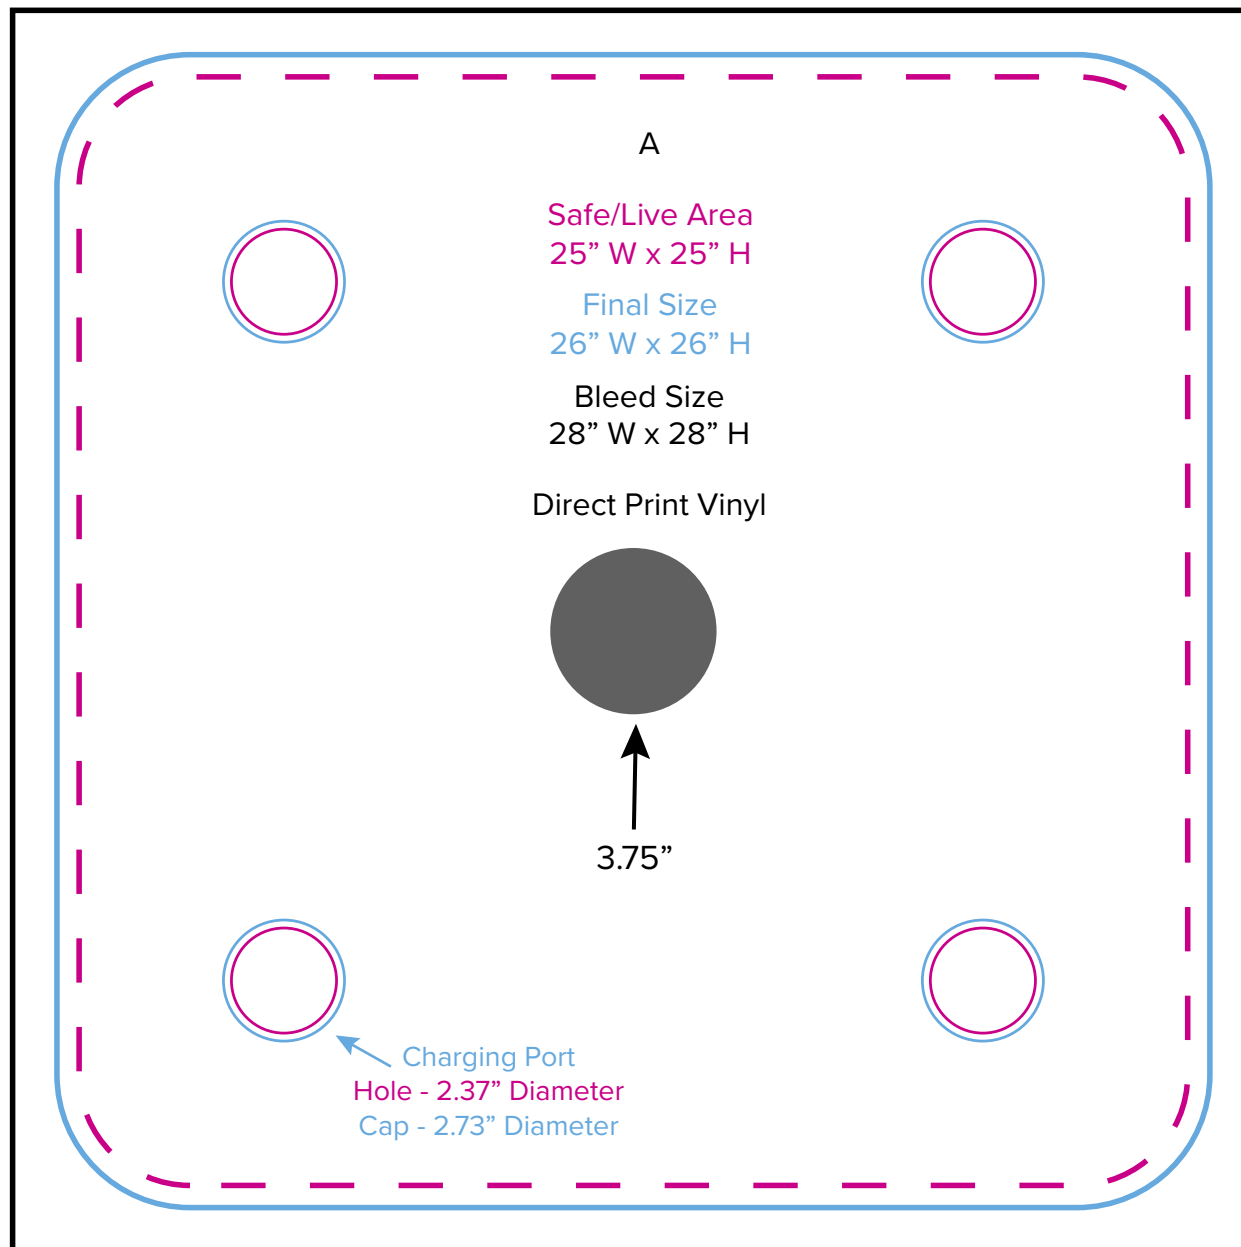

# Graphic Template Wireless Charging Station – Direct Print Vinyl Graphics

NOTE: All Raster Art (jpg, tiff,psd, png, etc.) must be at least 100 dpi at print size.  
Standard kits are often customized. Please check with Customer Service to ensure that this template matches your specific job.