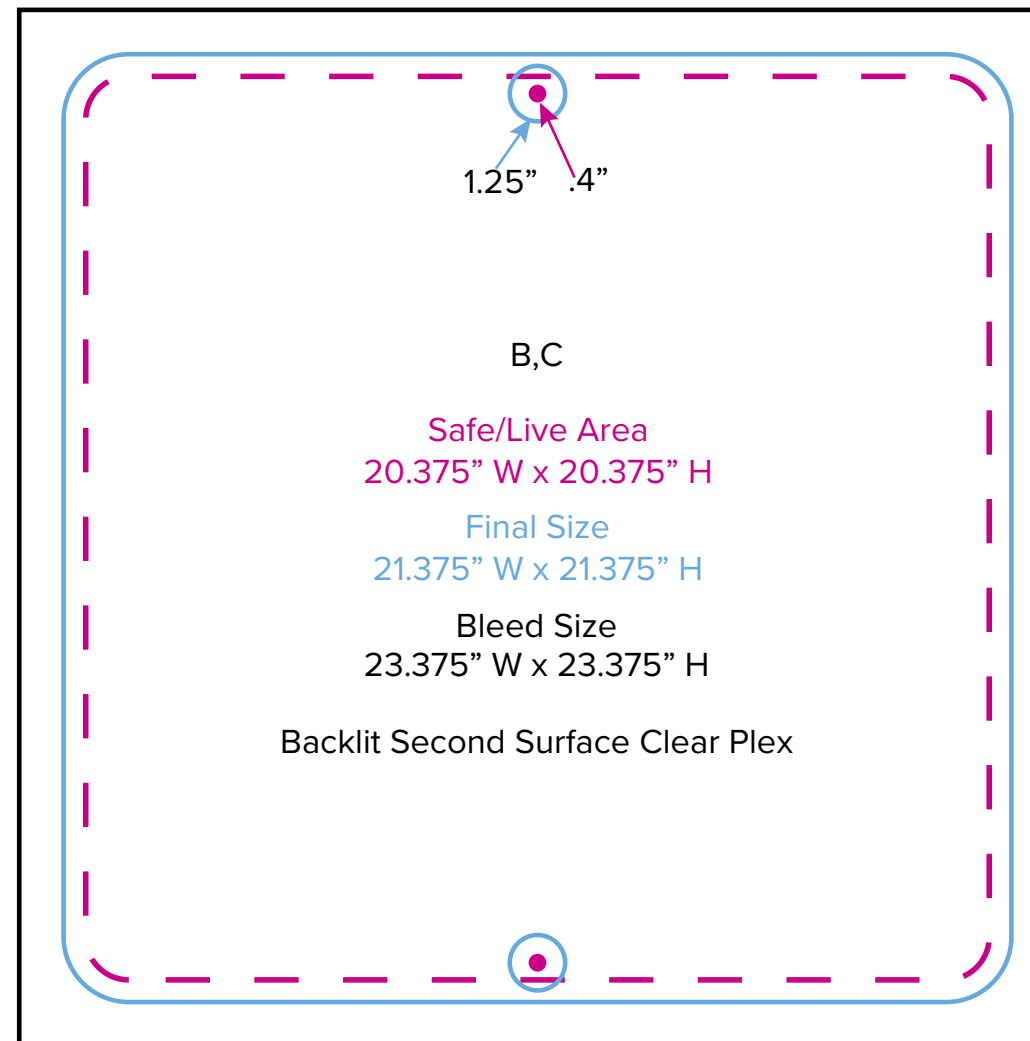

# Graphic Template Wireless Charging Station – Direct Print Vinyl Graphics

NOTE: All Raster Art (jpg, tiff,psd, png, etc.) must be at least 100 dpi at print size.  
Standard kits are often customized. Please check with Customer Service to ensure that this template matches your specific job.