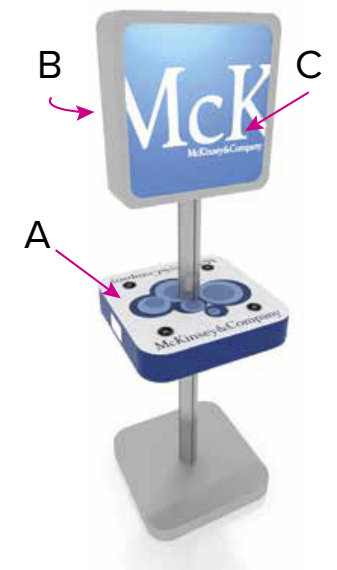

# Graphic Template Wireless Charging Station – Direct Print Vinyl Graphics

NOTE: All Raster Art (jpg, tiff,psd, png, etc.) must be at least 100 dpi at print size.  
Standard kits are often customized. Please check with Customer Service to ensure that this template matches your specific job.