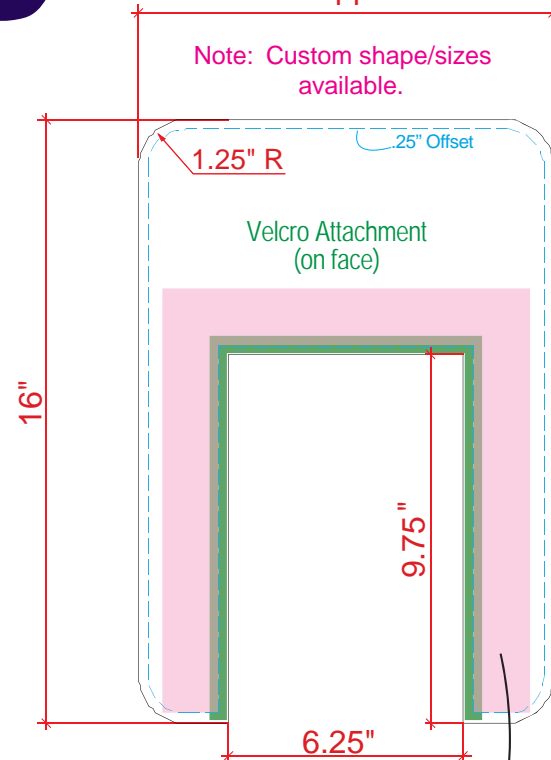

iPad Kiosk Halo

11"

Note: Custom shape/sizes available.

Print Size: 11"w x 16"h
Final/Live Area: 10.5"w x 15.5"h

This is hidden behind clamshell (1.5" thick).

iPad Kiosk Face Plate Graphic

Print Size: 8.75"w x 12.25"h
Final/Live Area: 8.25"w x 11.75"h

Double-sided Direct Print on InFill on 1/4"

Product Name: MOD-1357
Process: HD
Material: 1/4" & 1/8" Sintra
Effective Date: 8.20.2013

NOTE: Graphic files must be @ 150 dpi Finished Size.
DO NOT send Flattened Files.
Production can not manipulate the content, proportion or color of these files.

NOTE: These dimensions are for graphic layout purposes.