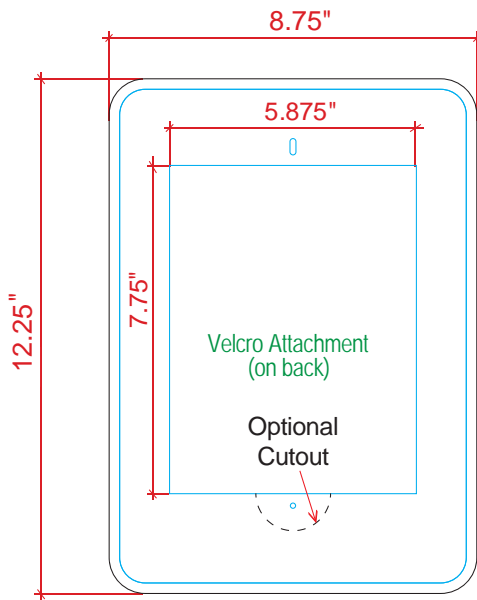

iPad Kiosk Halo

11"

Note: Custom shape/sizes available.

Print Size: 11"w x 16"h
Final/Live Area: 10.5"w x 15.5"h

This is hidden behind clamshell (1.5" thick).

iPad Kiosk Face Plate Graphic

Print Size: 8.75"w x 12.25"h
Final/Live Area: 8.25"w x 11.75"h

Double-sided Direct Print on InFill on 1/4"

Product Name: MOD-1357
Process: HD
Material: 1/4" & 1/8" Sintra
Effective Date: 8.20.2013

NOTE: Graphic files must be @ 150 dpi Finished Size.
DO NOT send Flattened Files.
Production can not manipulate the content, proportion or color of these files.

NOTE: These dimensions are for graphic layout purposes.