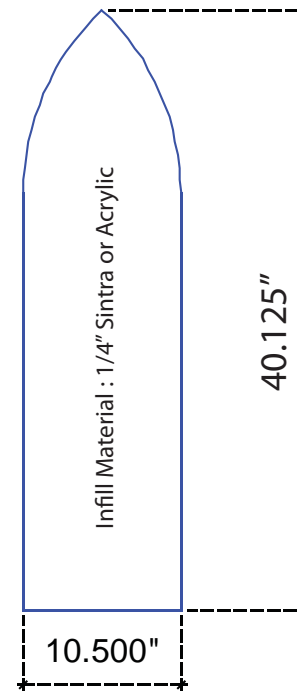

iPad Kiosk Halo

11"

Note: Custom shape/sizes available.

Print Size: 11"w x 16"h
Final/Live Area: 10.5"w x 15.5"h

This is hidden behind clamshell (1.5" thick).

iPad Kiosk Face Plate Graphic

Print Size: 8.75"w x 12.25"h
Final/Live Area: 8.25"w x 11.75"h

Double-sided Direct Print on InFill on 1/4"

Product Name: MOD-1357
Process: HD
Material: 1/4" & 1/8" Sintra
Effective Date: 8.20.2013

NOTE: Graphic files must be @ 150 dpi Finished Size.
DO NOT send Flattened Files.
Production can not manipulate the content, proportion or color of these files.

NOTE: These dimensions are for graphic layout purposes.