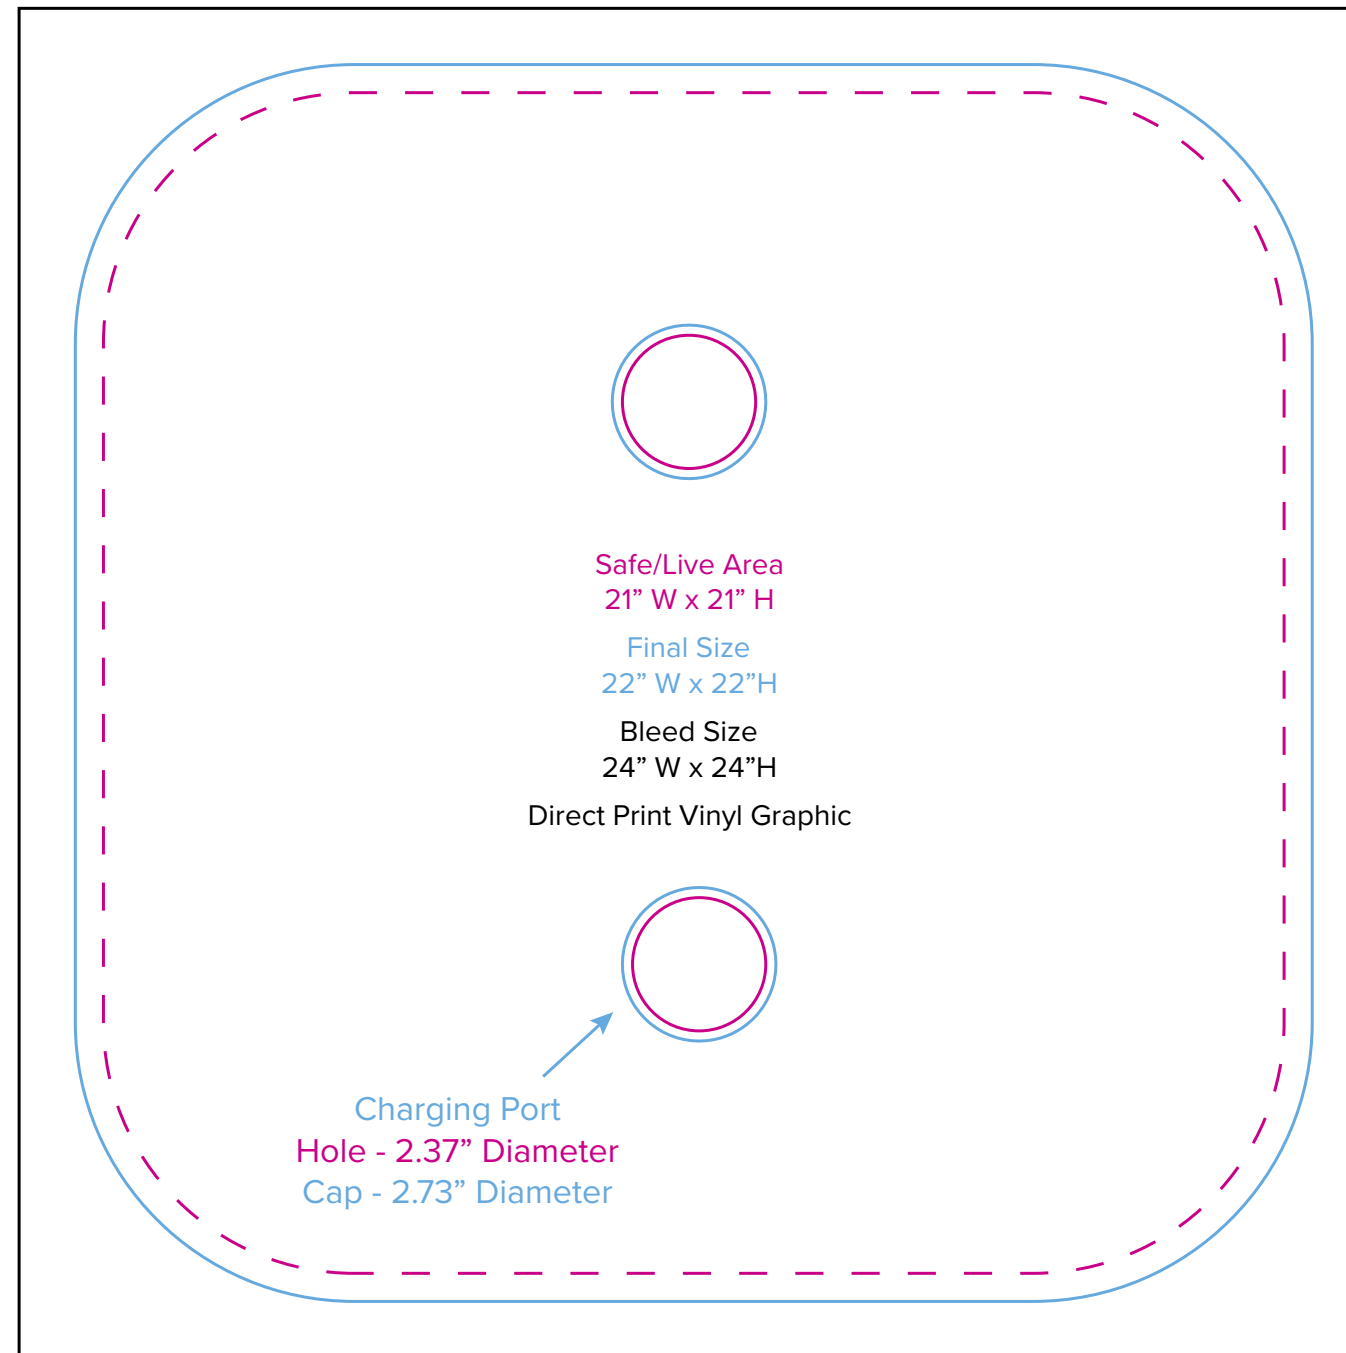

Graphic Template Wireless Charging End Table – Direct Print Vinyl Graphic

NOTE: All Raster Art (jpg, tiff,psd, png, etc.) must be at least 100 dpi at print size.
Standard kits are often customized. Please check with Customer Service to ensure that this template matches your specific job.