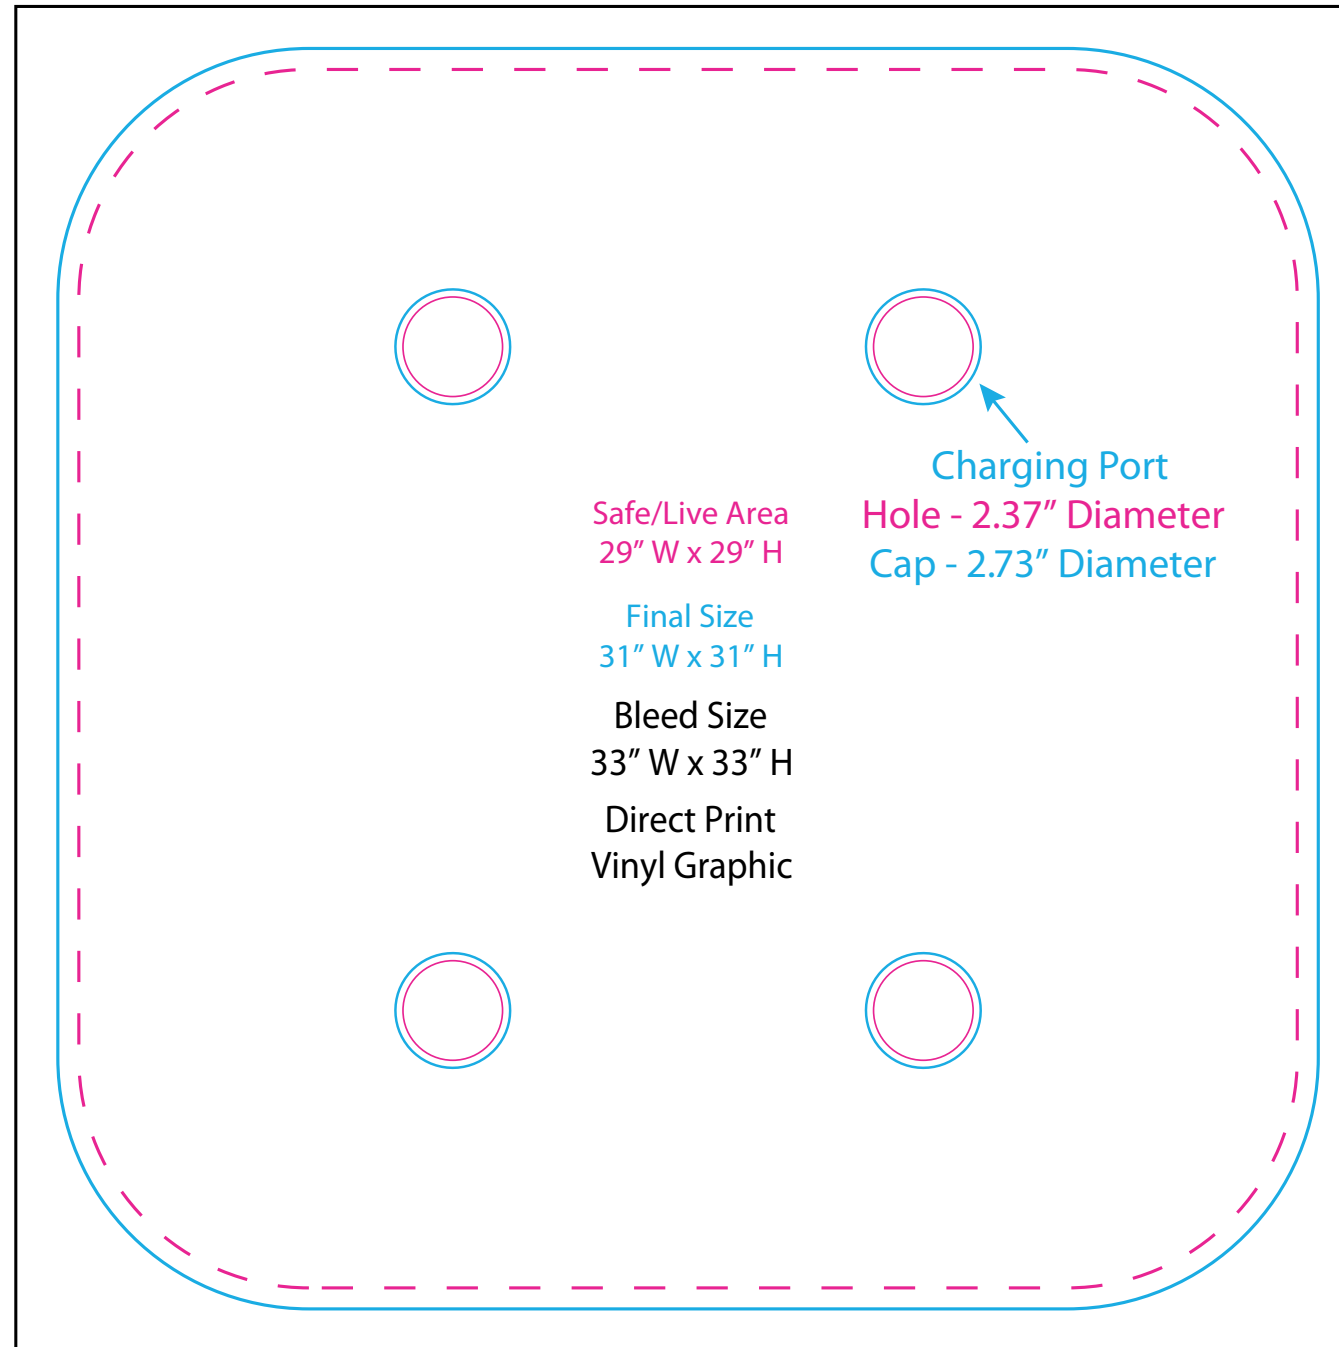

# Graphic Template Wireless Charging Coffee Table – Direct Print Vinyl Graphic

NOTE: All Raster Art (jpg, tiff,psd, png, etc.) must be at least 100 dpi at print size.  
Standard kits are often customized. Please check with Customer Service to ensure that this template matches your specific job.